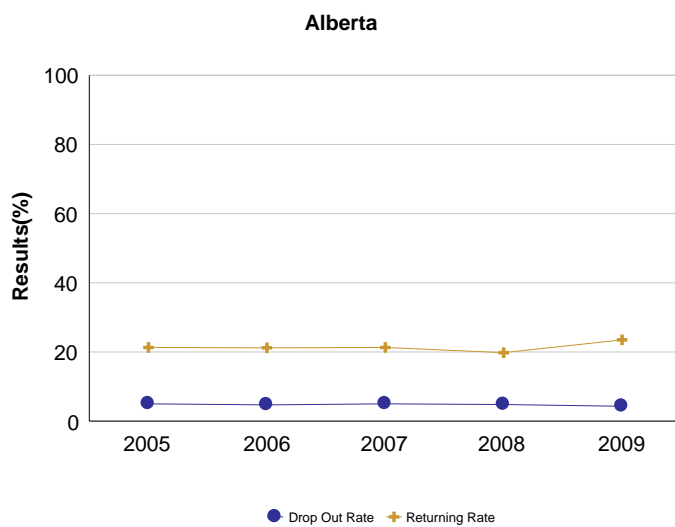

Drop Out Rate - Measure History

Province: Alberta

	Alberta									
	2005		2006		2007		2008		2009	
	N	%	N	%	N	%	N	%	N	%
Drop Out Rate	172,921	5.0	174,818	4.7	176,634	5.0	179,881	4.8	179,342	4.3
Returning Rate	11,044	21.3	10,789	21.2	10,695	21.3	11,208	19.8	11,889	23.5