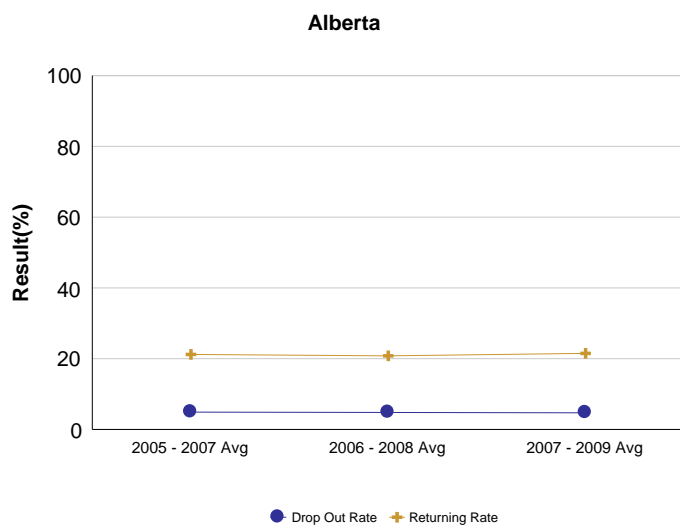

Student Learning Opportunities

Drop Out Rate - 3 Year Rolling Average

Province: Alberta

	Alberta					
	2005 - 2007 Avg		2006 - 2008 Avg		2007 - 2009 Avg	
	N	%	N	%	N	%
Drop Out Rate	174,791	4.9	177,111	4.8	178,619	4.7
Returning Rate	10,843	21.2	10,897	20.8	11,264	21.5

Note: Data values have been suppressed where the number of students is less than 6. Suppression is marked with an asterisk (*).