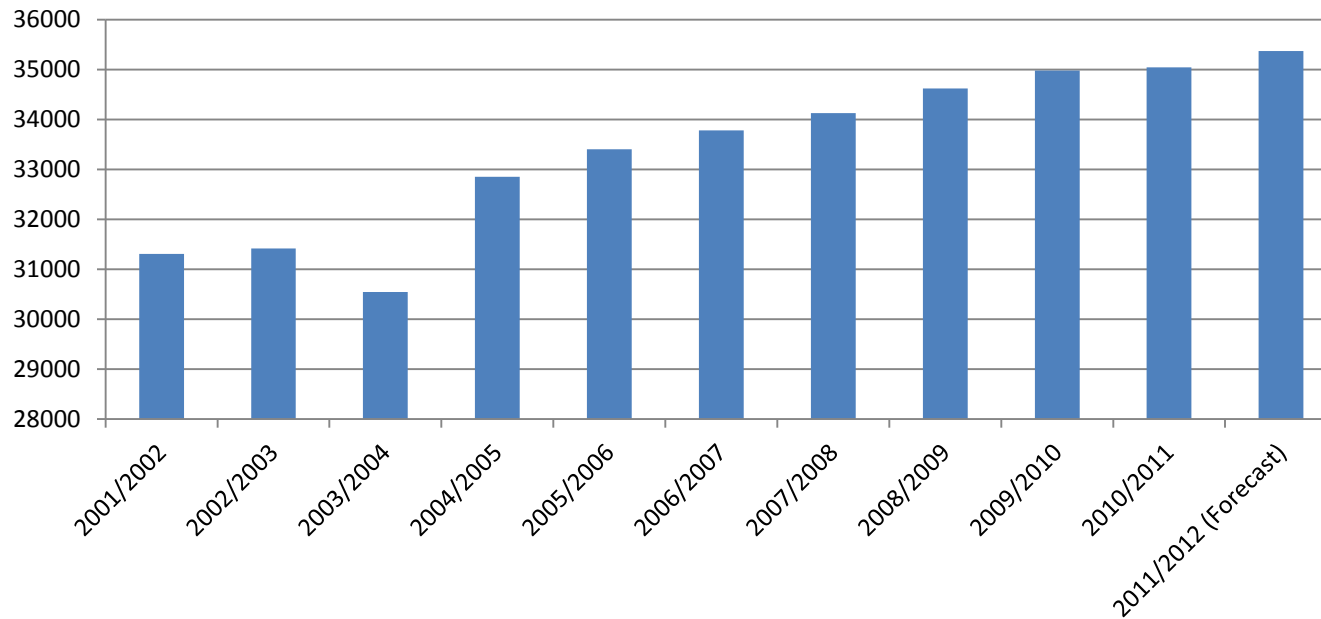

Number of Teachers in Alberta

■ Certified Teacher FTEs*

Total Increase Over 10 Years = 4064 or 13%.

* FTE is a measure of certificated teaching staff where a full-time teacher is counted as 1.0 and a half-time teacher is counted as 0.5.