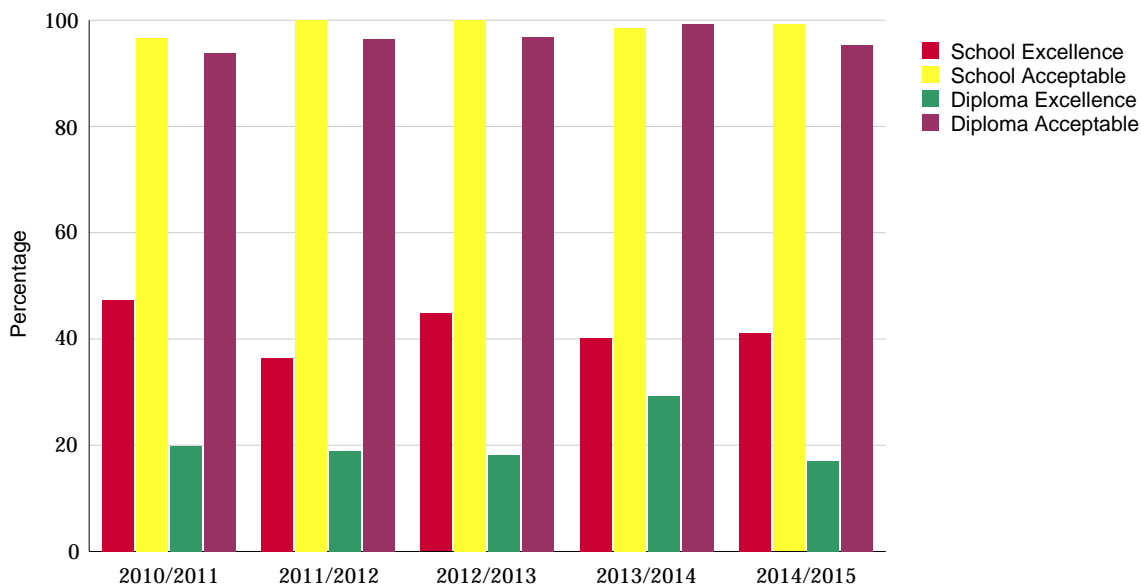

Five-Year Diploma Examination Results

Province: Alberta

Français 30-1

	2010/2011	2011/2012	2012/2013	2013/2014	2014/2015
School Excellence	47.3	36.4	44.8	40.1	41.1
School Acceptable	96.6	100.0	100.0	98.5	99.2
Diploma Excellence	19.9	18.9	18.2	29.2	17.1
Diploma Acceptable	93.8	96.5	96.8	99.3	95.3