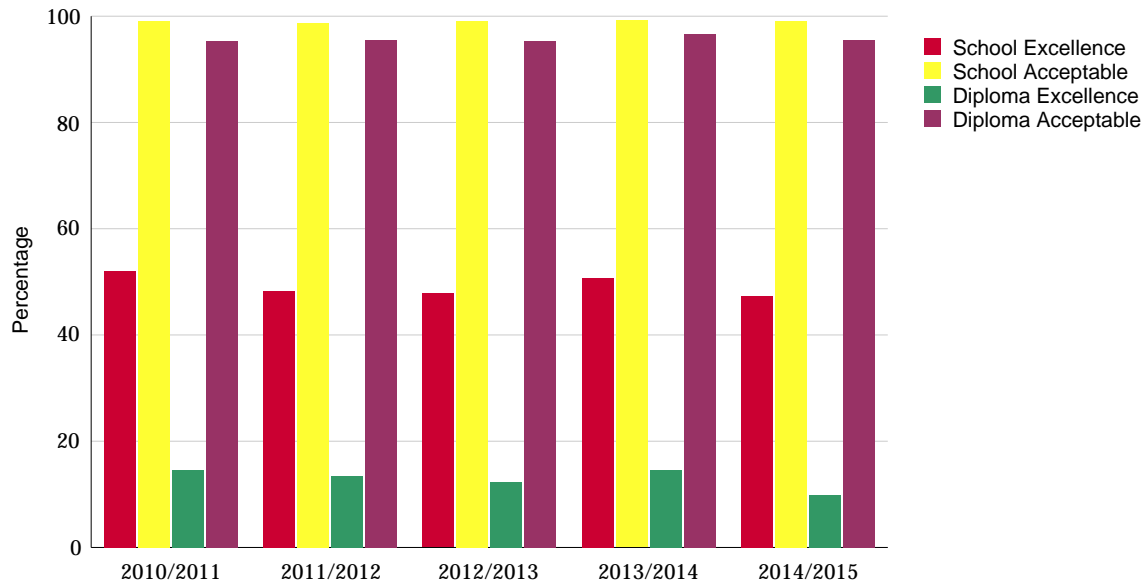

Five-Year Diploma Examination Results

Province: Alberta

French Lang Arts 30-1

	2010/2011	2011/2012	2012/2013	2013/2014	2014/2015
School Excellence	52.0	48.3	47.8	50.8	47.4
School Acceptable	99.1	98.8	99.1	99.2	99.1
Diploma Excellence	14.5	13.5	12.4	14.6	9.9
Diploma Acceptable	95.3	95.6	95.4	96.6	95.5